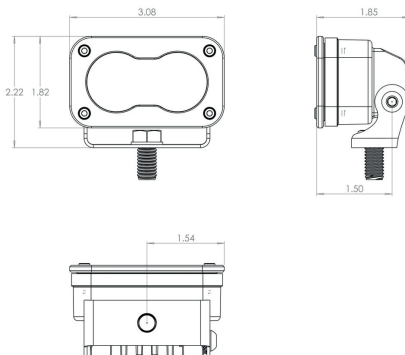

S2 SPORT

S1/S2 SERIES LIGHTS

La serie S2 ofrece una luz versátil y configurable en un cuerpo compacto, lo que permite una mayor flexibilidad en las opciones de montaje.

540001

DUALY INDIVIDUAL S2

Lúmenes: 1,581
Vatios/Amp: 12.42 W/0.9 A
Dimensiones: 2.93" x 1.76" x 1.68"
Peso: 0.50 libras